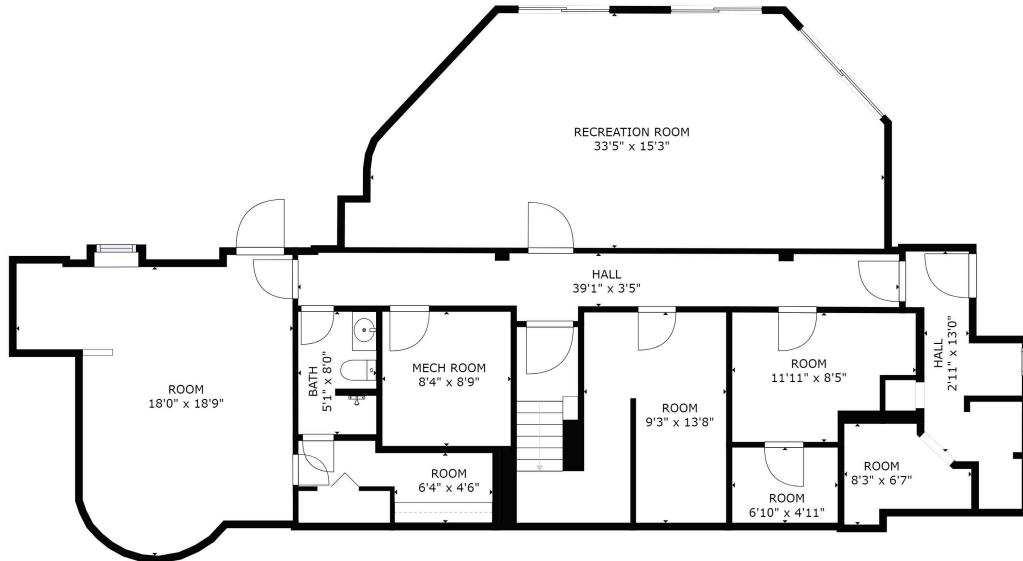

UPPER LEVEL 2

MAIN LEVEL

LOWER LEVEL

UPPER LEVEL

GROSS INTERNAL AREA  
 GARAGE: 0 sq ft, LOWER LEVEL: 1535 sq ft  
 MAIN LEVEL: 1594 sq ft, UPPER LEVEL: 1260 sq ft  
 UPPER LEVEL 2: 111 sq ft, EXCLUDED AREAS:  
 GARAGE: 815 sq ft  
 TOTAL: 4501 sq ft

SIZES AND DIMENSIONS ARE APPROXIMATE, ACTUAL MAY VARY.