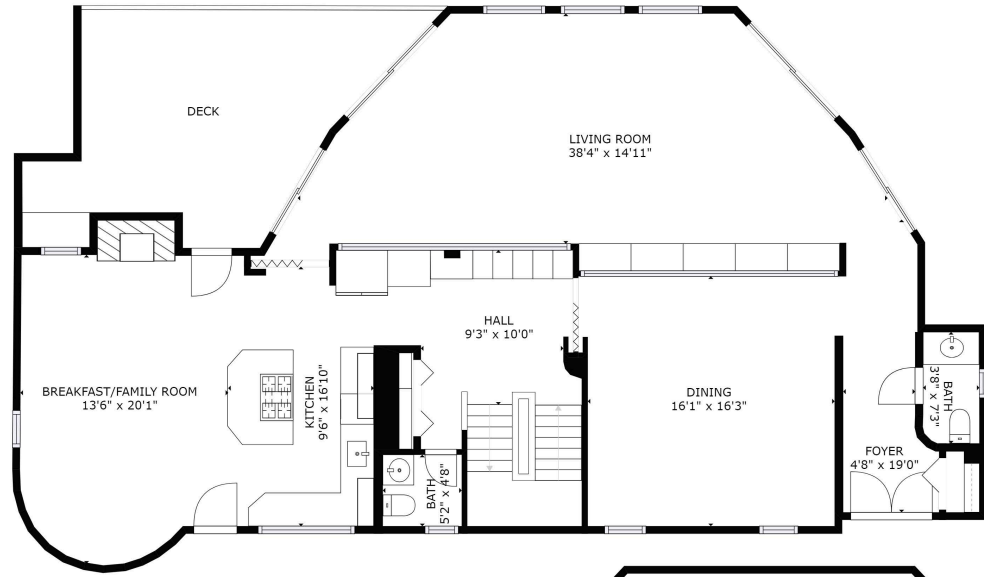

UPPER LEVEL 2

MAIN LEVEL

LOWER LEVEL

UPPER LEVEL

GROSS INTERNAL AREA  
 GARAGE: 0 sq ft, LOWER LEVEL: 1535 sq ft  
 MAIN LEVEL: 1594 sq ft, UPPER LEVEL: 1260 sq ft  
 UPPER LEVEL 2: 111 sq ft, EXCLUDED AREAS:  
 GARAGE: 815 sq ft  
 TOTAL: 4501 sq ft

SIZES AND DIMENSIONS ARE APPROXIMATE, ACTUAL MAY VARY.