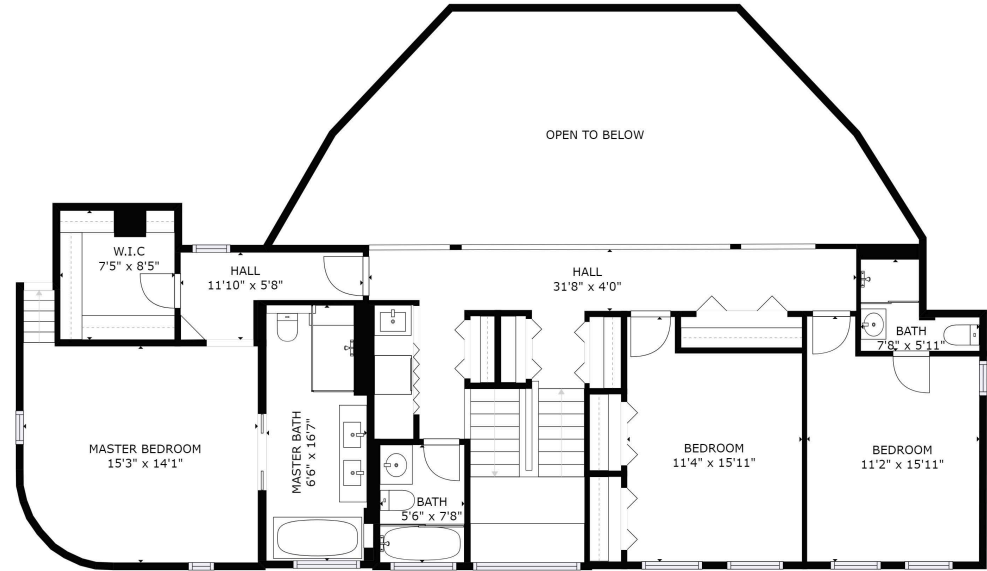

UPPER LEVEL 2

MAIN LEVEL

LOWER LEVEL

UPPER LEVEL

GROSS INTERNAL AREA  
 GARAGE: 0 sq ft, LOWER LEVEL: 1535 sq ft  
 MAIN LEVEL: 1594 sq ft, UPPER LEVEL: 1260 sq ft  
 UPPER LEVEL 2: 111 sq ft, EXCLUDED AREAS:  
 GARAGE: 815 sq ft  
 TOTAL: 4501 sq ft

SIZES AND DIMENSIONS ARE APPROXIMATE, ACTUAL MAY VARY.